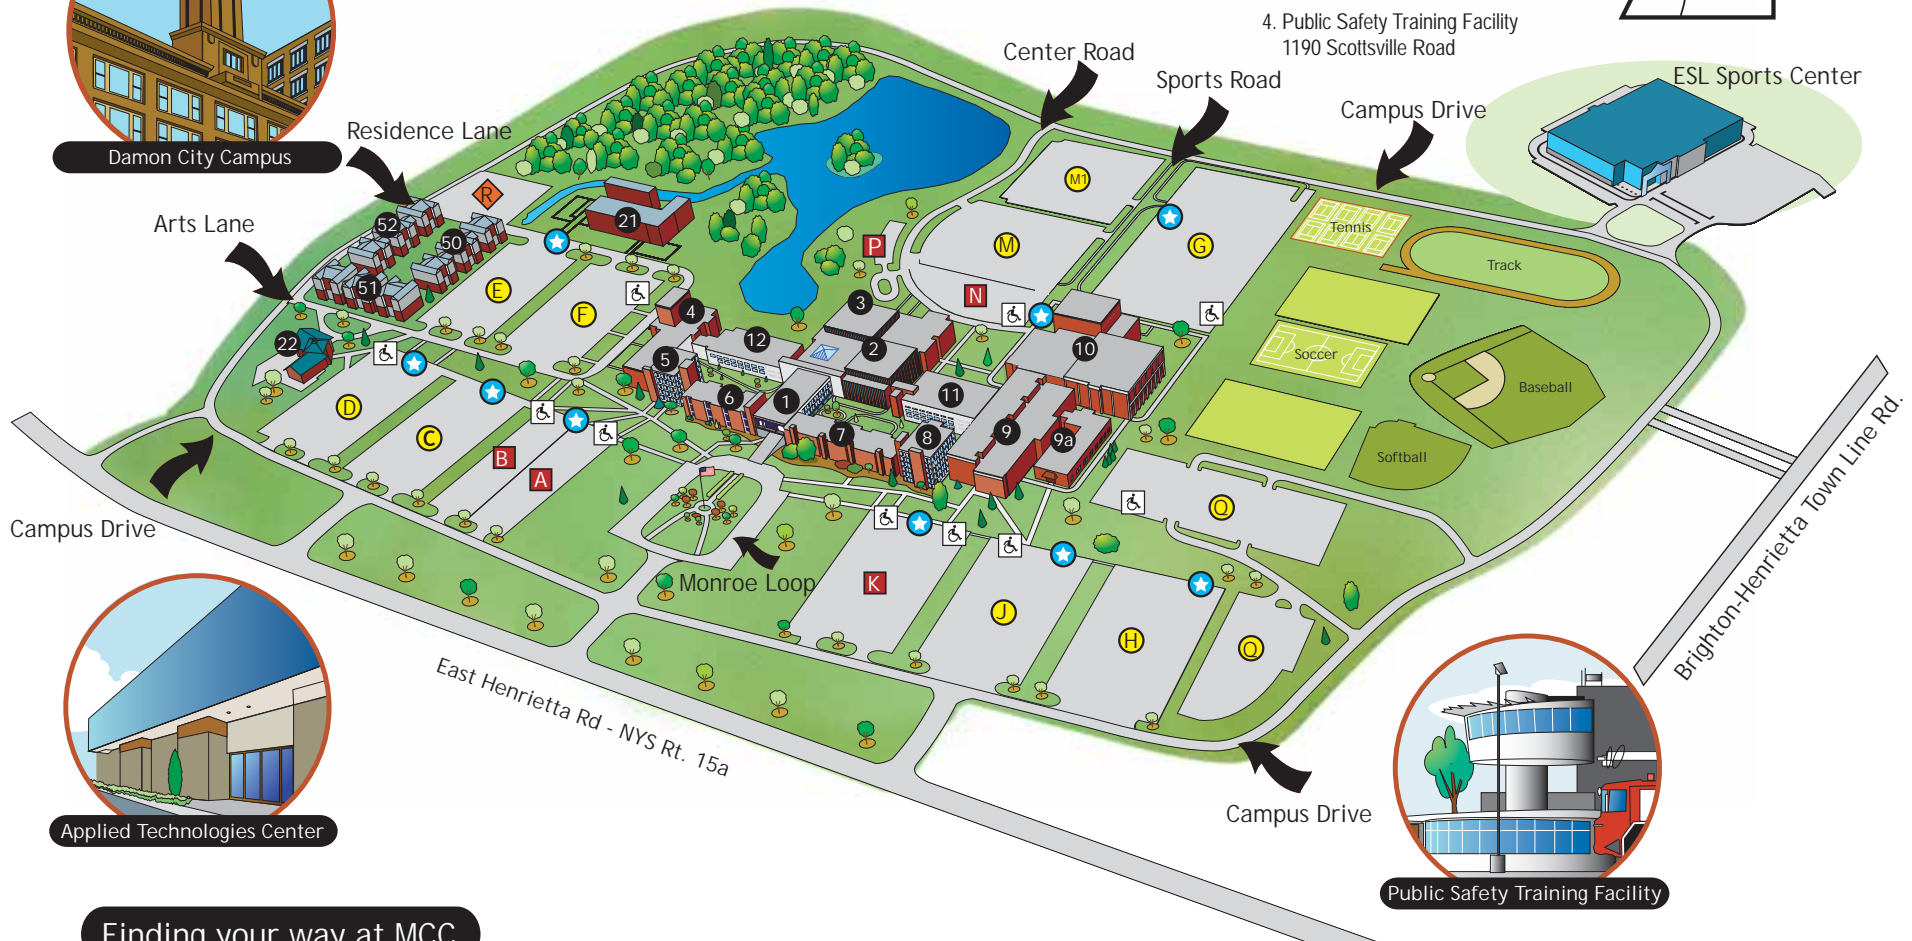

# Monroe Community College Brighton Campus

1. Brighton Campus  
1000 East Henrietta Road
2. Applied Technologies Center  
2485 West Henrietta Rd
3. Damon City Campus  
228 East Main Street
4. Public Safety Training Facility  
1190 Scottsville Road

Damon City Campus

Applied Technologies Center

Public Safety Training Facility

## Finding your way at MCC

1. Administration
2. LeRoy V. Good Library
3. R. Thomas Flynn Campus Center
4. Communication/Theater
5. North Faculty Tower
6. Registration/Financial Services
7. Sciences

8. South Faculty Tower
9. The Gleason Hall of Science & Technology
10. Samuel J. Stabins Physical Education Complex
11. Learning Centers
12. Fine Arts

21. Facilities Purchasing/Receiving
22. Child Care Center
23. Applied Technologies Center
- 50-52. Alice Holloway Young Commons (Residence Halls)
50. Pioneer Hall
51. Alexander Hall

- 52. Tribune Hall
- Student Parking
- Employee/Reserved Parking
- ◆ Reserved Residence Parking
- ★ Direct Public Safety Phones
- ♿ Accessible Parking